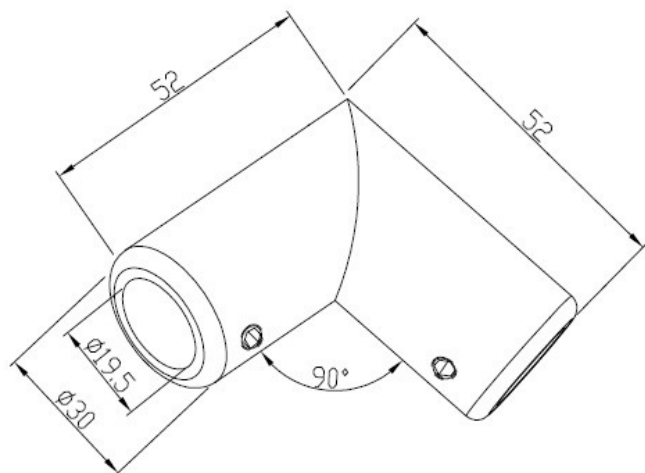

PRODUCT SHEET

Description:

Bar To Bar Connector 90DG, 52x52mm, F/ø19mm Tube, CPL

Item number:

15.26.107-0

Units	Box	Carton	HS Code	Barcode
Pcs.	1	50	8302419000	 5704866506694

SISO A/S

Mileparken 11
DK-2740 Skovlunde
Denmark
VAT: DK 24786013